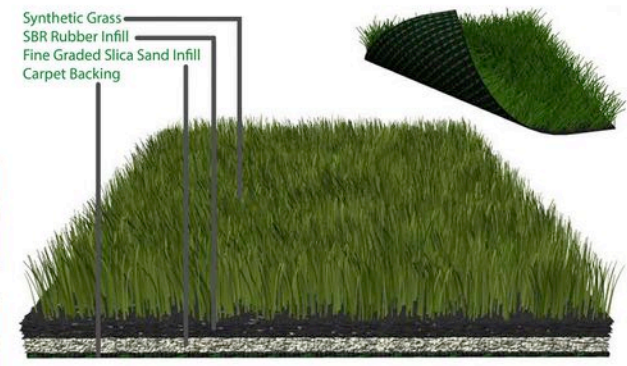

LOW TRAFFIC

GENERAL VIEW AREAS
PANORAMA AREAS

FOR LANDSCAPES WITH MINIMAL ACTIVITIES

MEDIUM TRAFFIC

TERRACE . BALCONY

FOR LANDSCAPES WITH MAXIMAL ACTIVITIES

HIGH TRAFFIC

CAFE . REST
HOTEL . RESORT

VILLA GARDEN

BALCONY AREAS PANORAMA

GENERAL VIEW PANORAMA AREAS

HOTELS RESORTS

BEKA GYM ARTIFICIAL TURF

THE UNIQUE AND COMFORTABLE GRASS FEEL FLOORING SOLUTION FOR BOTH INDOOR & OUTDOOR AREAS

BEKA GYM TURF IS IDEAL FOR ALL TYPES OF WORKOUTS - INCLUDING HEAVY DUTY AND INTENSE FRICTION

ARTIFICIAL TURF FOR PROFESSIONAL FOOTBALL GROUNDS

POLYETHYLENE STITCHING

The FIFA Quality Concept for Football Turf was developed in order to standardise the quality of artificial surfaces around the world, to ensure the safety of footballers and to promote continual, innovative development by artificial turf manufacturers.