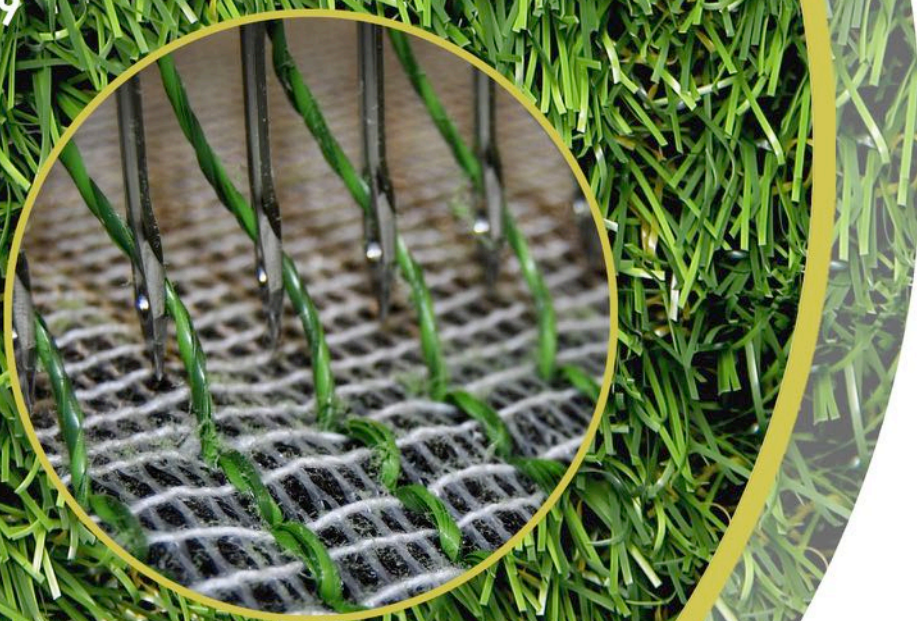

VILLA GARDEN

BALCONY AREAS PANORAMA

GENERAL VIEW PANORAMA AREAS

HOTELS RESORTS

BEKA GYM ARTIFICIAL TURF

THE UNIQUE AND COMFORTABLE GRASS FEEL FLOORING SOLUTION FOR BOTH INDOOR & OUTDOOR AREAS

BEKA GYM TURF IS IDEAL FOR ALL TYPES OF WORKOUTS - INCLUDING HEAVY DUTY AND INTENSE FRICTION

ARTIFICIAL TURF FOR PROFESSIONAL FOOTBALL GROUNDS

POLYETHYLENE STITCHING

The FIFA Quality Concept for Football Turf was developed in order to standardise the quality of artificial surfaces around the world, to ensure the safety of footballers and to promote continual, innovative development by artificial turf manufacturers.