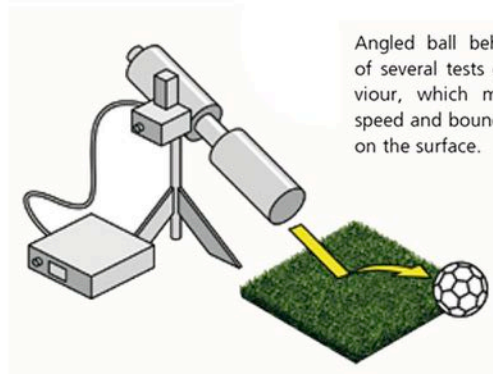

ARTIFICIAL TURF FOR PROFESSIONAL FOOTBALL GROUNDS

POLYETHYLENE STITCHING

The FIFA Quality Concept for Football Turf was developed in order to standardise the quality of artificial surfaces around the world, to ensure the safety of footballers and to promote continual, innovative development by artificial turf manufacturers.

This test measures the turf's shock absorbency and vertical deformation. The interaction between player and artificial turf is assessed by analysing slip resistance, traction, skin abrasion and skin friction.