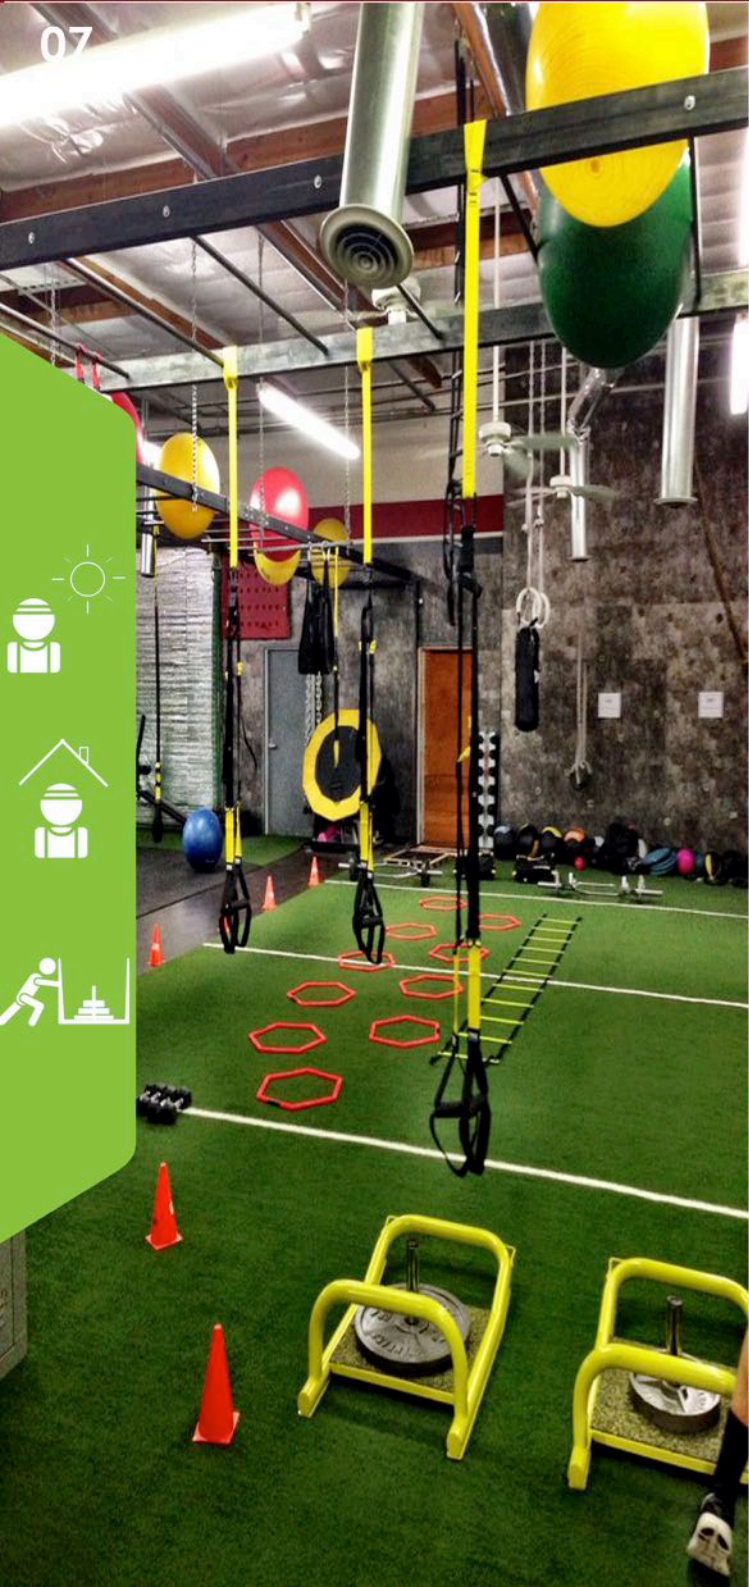

VILLA GARDEN

BALCONY AREAS PANORAMA

GENERAL VIEW PANORAMA AREAS

HOTELS RESORTS

BEKA GYM ARTIFICIAL TURF

THE UNIQUE AND COMFORTABLE GRASS FEEL FLOORING SOLUTION FOR BOTH INDOOR & OUTDOOR AREAS

BEKA GYM TURF IS IDEAL FOR ALL TYPES OF WORKOUTS - INCLUDING HEAVY DUTY AND INTENSE FRICTION