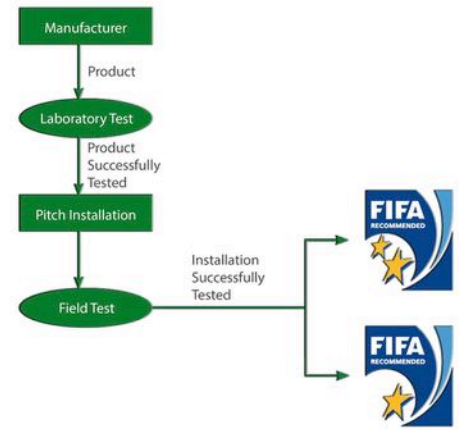

ARTIFICIAL TURF FOR PROFESSIONAL FOOTBALL GROUNDS

POLYETHYLENE STITCHING

The FIFA Quality Concept for Football Turf was developed in order to standardise the quality of artificial surfaces around the world, to ensure the safety of footballers and to promote continual, innovative development by artificial turf manufacturers.